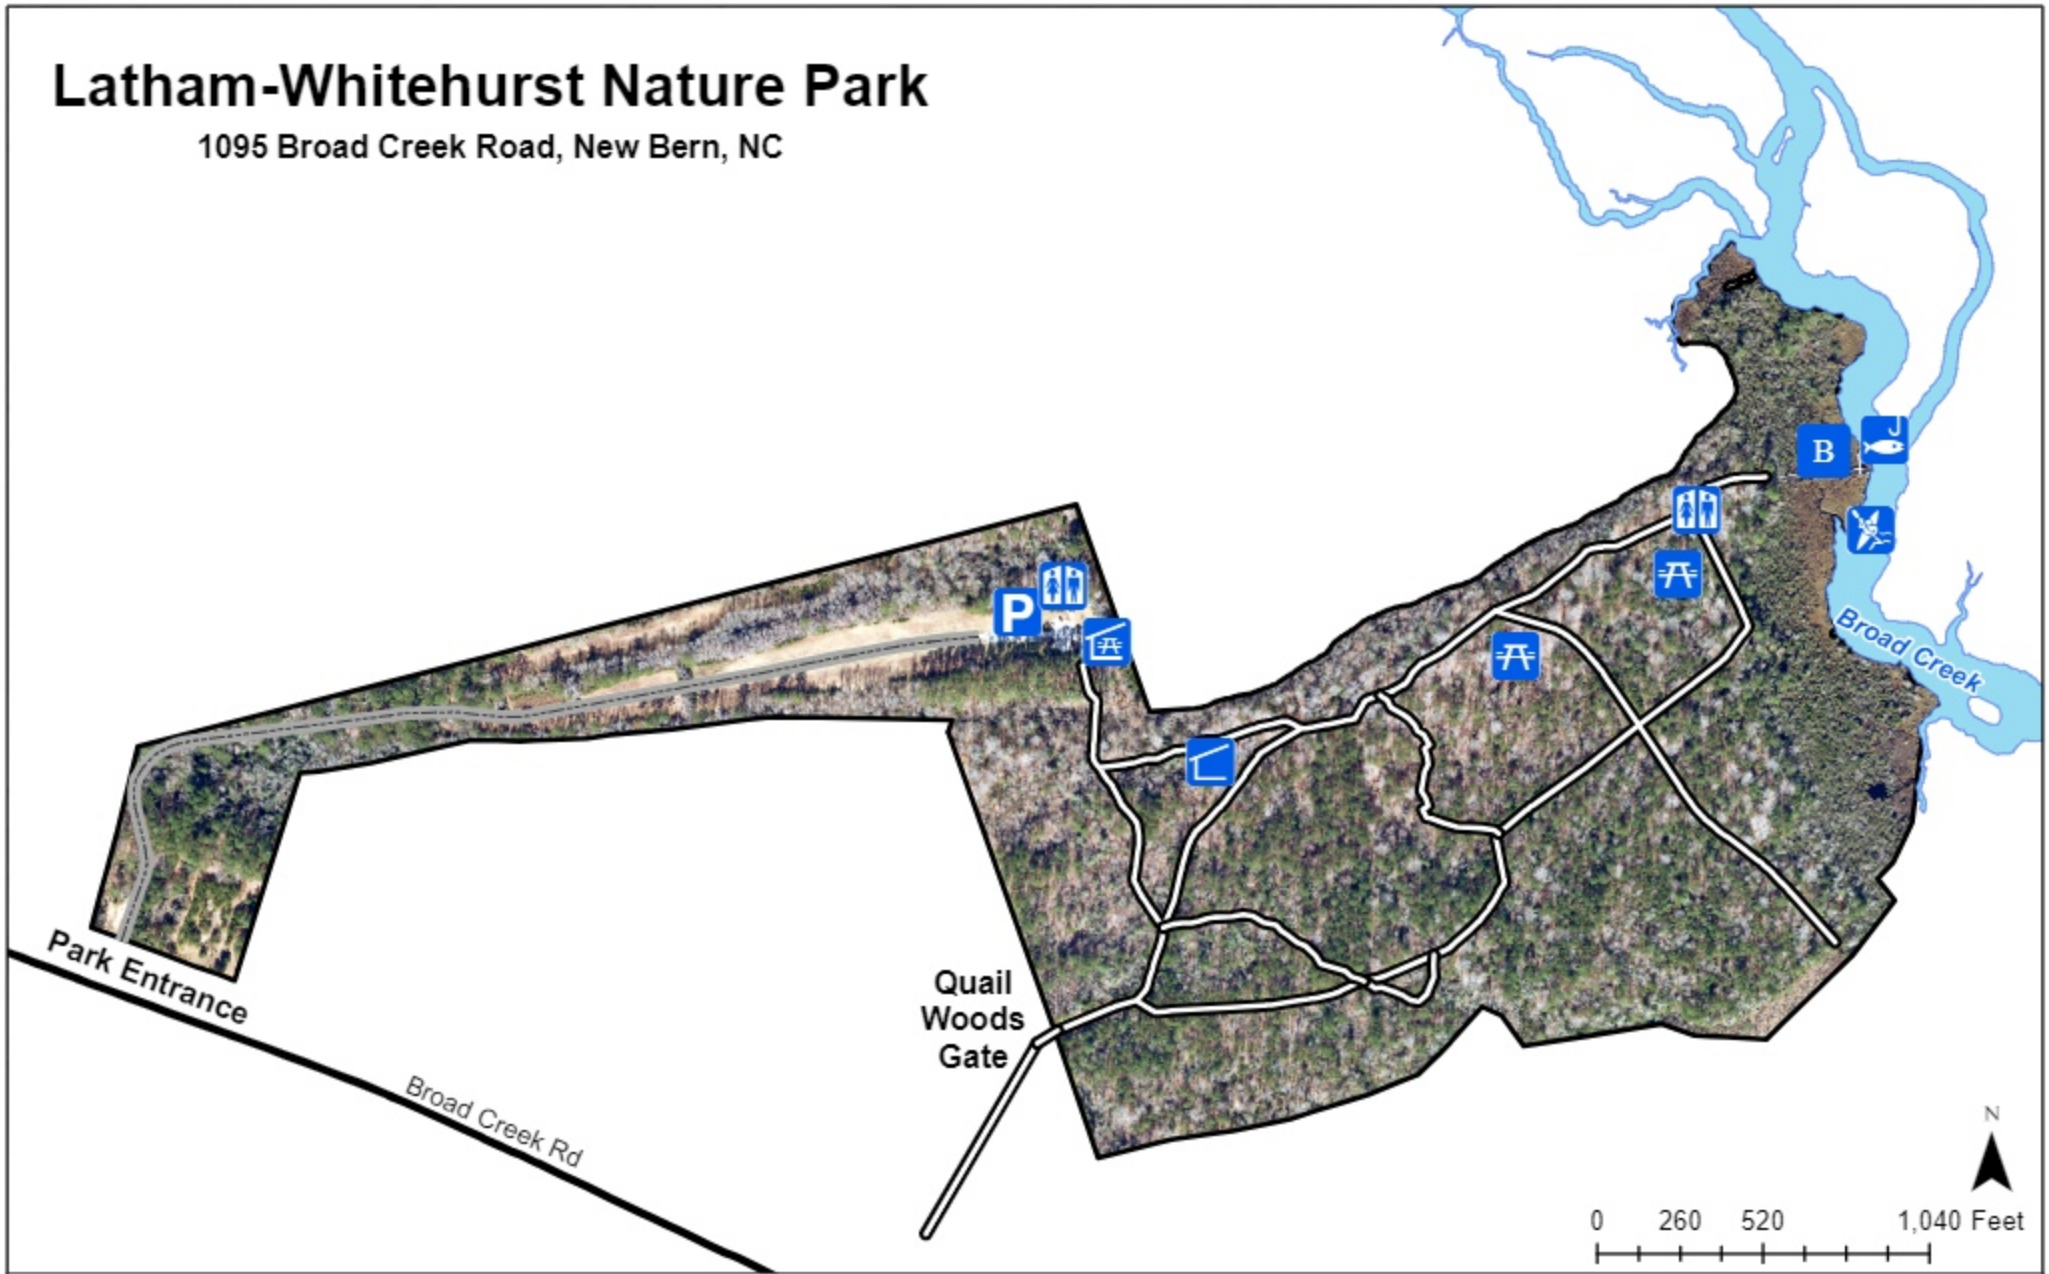

Latham-Whitehurst Nature Park

1095 Broad Creek Road, New Bern, NC

- | | | |
|-----------|---------|------------------|
| Restrooms | Fishing | Parking |
| Boardwalk | Gazebo | Picnic |
| Canoe | Kayak | Sheltered Picnic |

- | |
|-----------------|
| Walking Trails |
| Gravel Driveway |